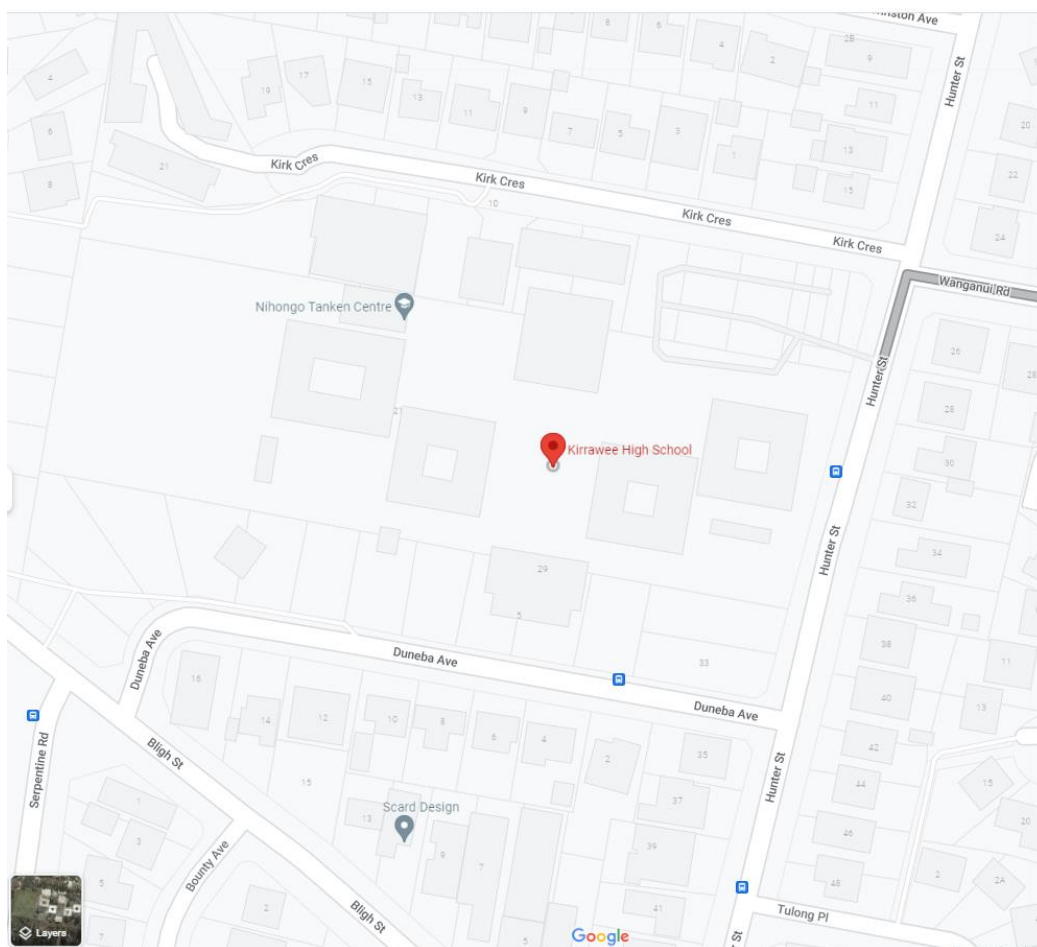

## Kirrawee High School Map

**Parking:** To access the staff car park, please enter through the school side gate on “Kirk Cres”. Parking is also available on the side streets “Kirk Cres” or “Duneba Ave”.

**Upon Arrival:** Please walk to **A Block** > use the elevator or stairs to go up to the **first level** > go to the Languages Classroom “**A18**”.

A Block is the same building where the school Reception and Front Office is located, and entrance is through the school car park or pedestrian gate.